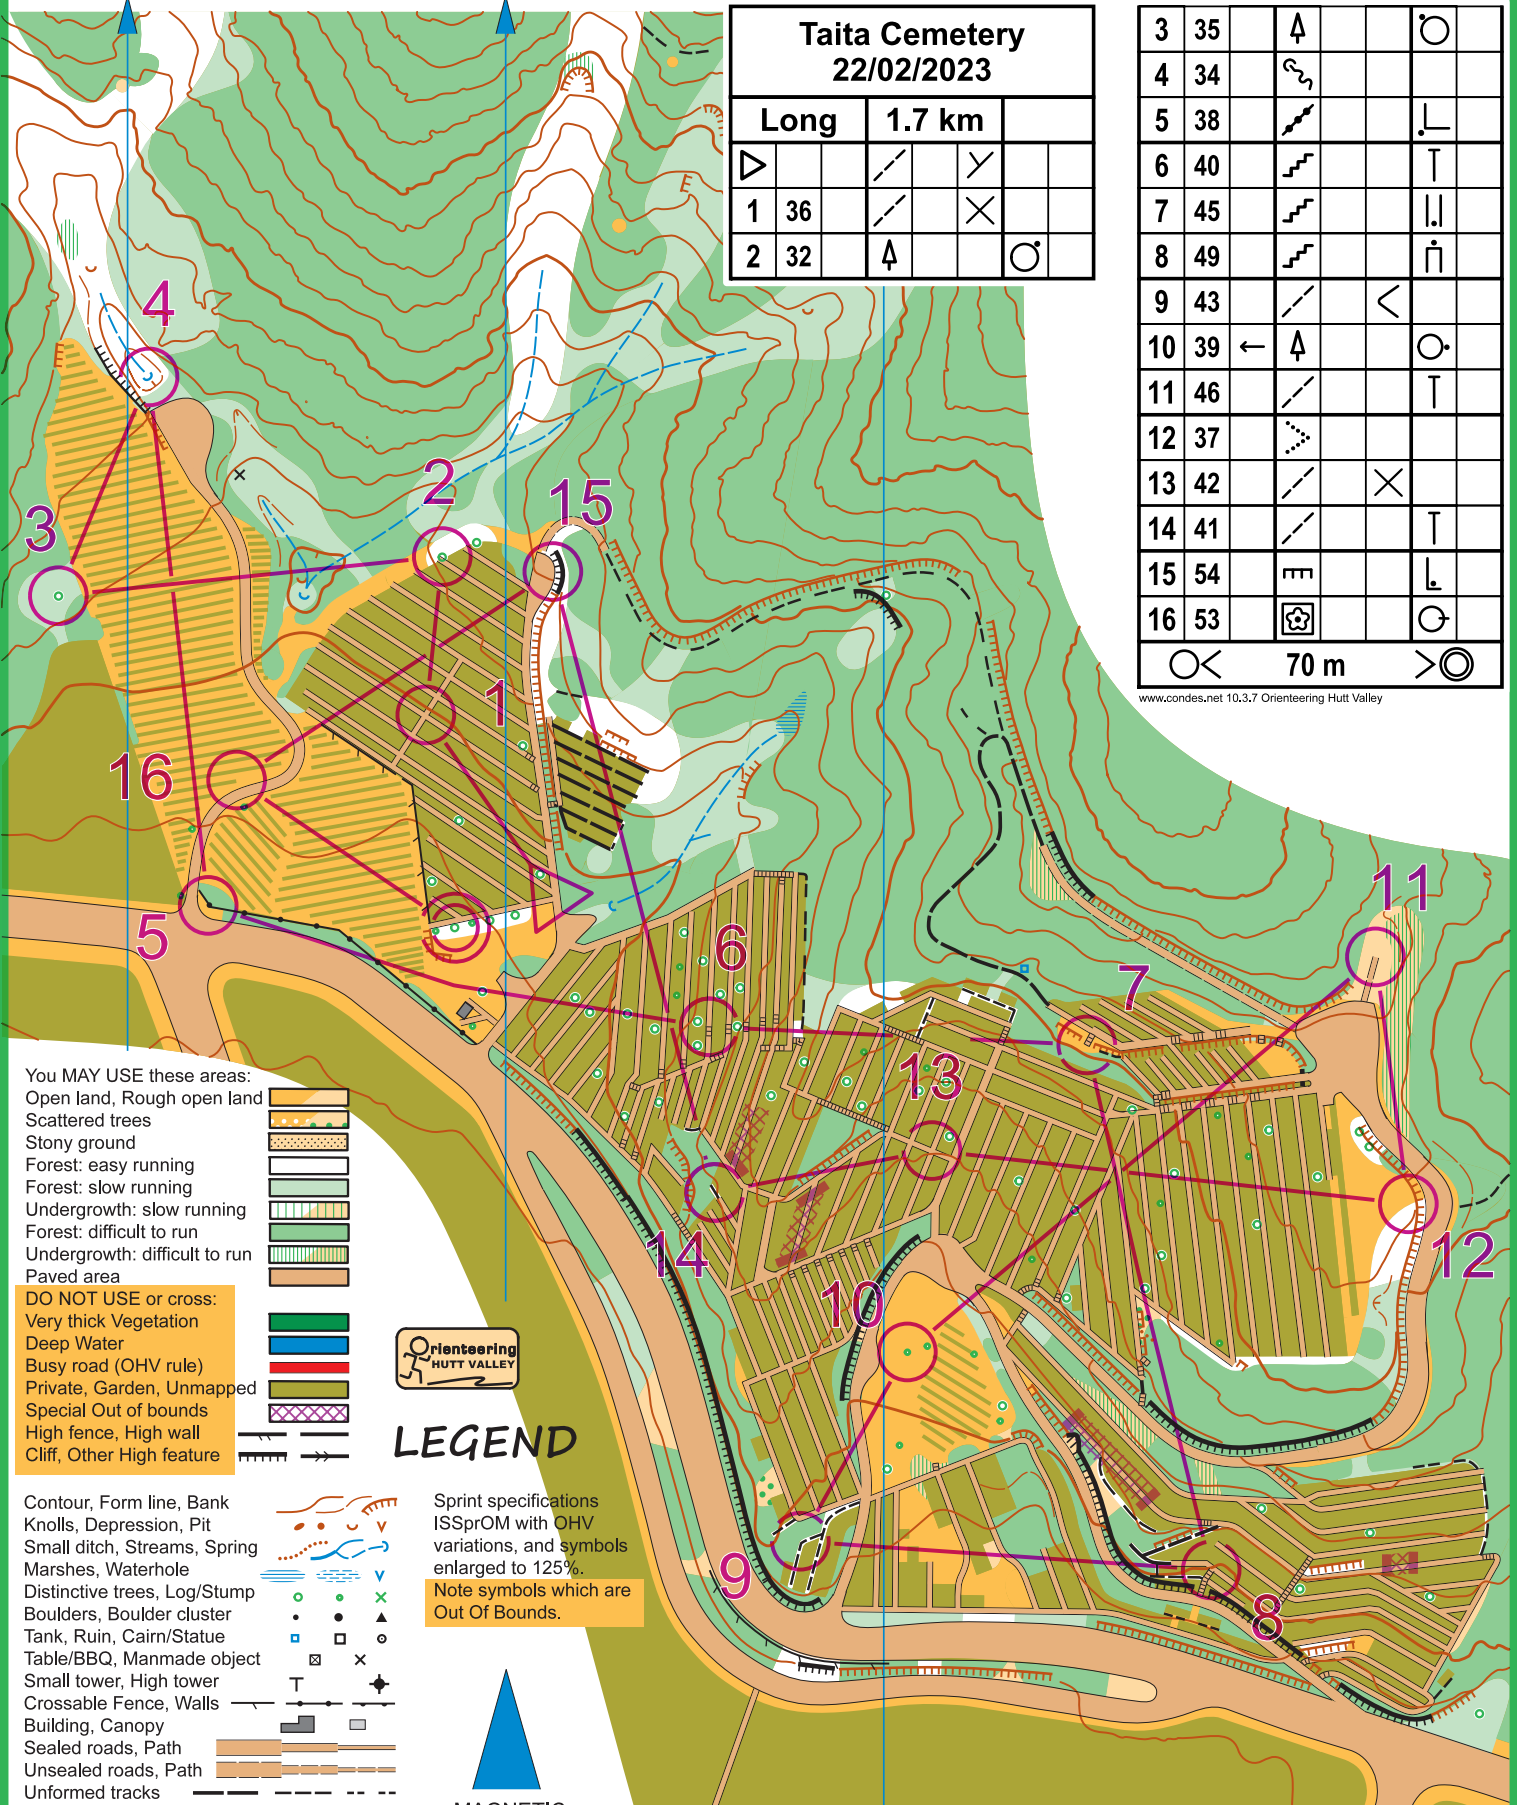

Laid Back

Orienteering Map

ORIENTEERING

is a sport for families and individuals of all ages. It involves finding your way through unfamiliar terrain with a map. It is a highly competitive sport with international fixtures, and also a recreation which can be enjoyed close to home.

For more information, write to secretary@ohv.org.nz, or browse www.ohv.org.nz

SCALE 1:2000 Contours 5m

0 25 50 75 100m

Naenae Cemetery
Lower Hutt, New Zealand

Taita Cemetery		22/02/2023	
Long		1.7 km	
▷		/	Y
1	36	/	X
2	32	↑	○

3	35	↑		○		
4	34	↻				
5	38	↗		L		
6	40	↖		T		
7	45	↖		||		
8	49	↖		↑		
9	43	/	<			
10	39	←	↑	○		
11	46	/		T		
12	37	↘				
13	42	/	X			
14	41	/		T		
15	54	▬		L		
16	53	⊠		○		
		○	<	70 m	>	○

You MAY USE these areas:

- Open land, Rough open land
- Scattered trees
- Stony ground
- Forest: easy running
- Forest: slow running
- Undergrowth: slow running
- Forest: difficult to run
- Undergrowth: difficult to run
- Paved area

DO NOT USE or cross:

- Very thick Vegetation
- Deep Water
- Busy road (OHV rule)
- Private, Garden, Unmapped
- Special Out of bounds
- High fence, High wall
- Cliff, Other High feature

LEGEND

- Contour, Form line, Bank
- Knolls, Depression, Pit
- Small ditch, Streams, Spring
- Marshes, Waterhole
- Distinctive trees, Log/Stump
- Boulders, Boulder cluster
- Tank, Ruin, Cairn/Statue
- Table/BBQ, Manmade object
- Small tower, High tower
- Crossable Fence, Walls
- Building, Canopy
- Sealed roads, Path
- Unsealed roads, Path
- Unformed tracks
- Model railway, Pipeline
- Bridge, with tunnel
- (pre sharks tooth symbols)

Sprint specifications
ISSPrOM with OHV
variations, and symbols
enlarged to 125%.
Note symbols which are
Out Of Bounds.

Basemap previous OHV mapping, LINZ aerial photos, Greater Wellington 2013 Lidar survey.
(Contours were calculated from the Lidar data by OCAD, limited smoothing and largely untouched.)
Fieldwork 2012-17 and Cartography by Michael Wood Copyright Orienteering Hutt Valley Feb 2023 File cemet15CSWsc2000.ocd